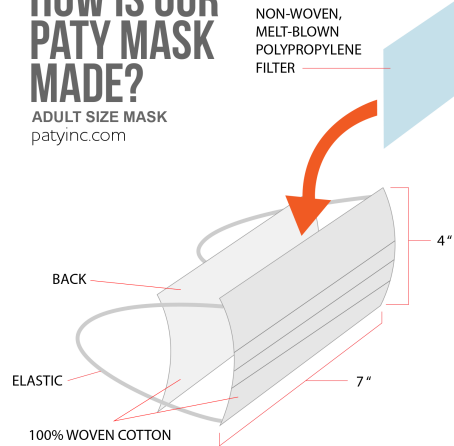

## HOW IS OUR PATY MASK MADE?

ADULT SIZE MASK  
patyinc.com

Price/Prints	<b>Adult</b>	<b>Kids</b>
Solids	\$ 5.50	\$ 5.00
Prints	\$ 6.50	\$ 6.00
Available Prints (Top to bottom)	Pink Floral Challis Solid Pink Summertime Blue Floral Challis Solid White Pink Floral Cotton Solid Black Blue Dot	Pink Floral Challis Crab Solid Pink Summertime Blue Floral Challis Duck Black Blue Dot Solid White